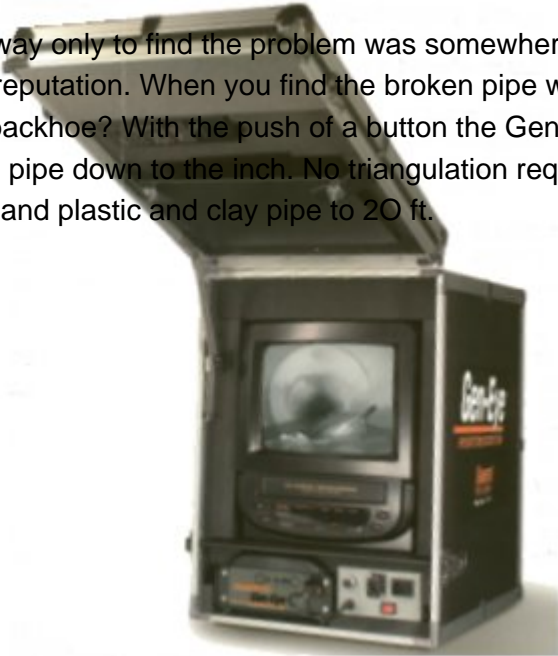

20ft Gen-Eye Pipe Locator with Push Button Depth Finder

Have you ever dug up the flower bed and driveway only to find the problem was somewhere else? A mistake costs you time, money and your reputation. When you find the broken pipe wouldn't it be nice to know whether to use a shovel or a backhoe? With the push of a button the Gen-Eye Pipe Locator will instantly tell you the depth of the pipe down to the inch. No triangulation required. You can locate cast iron pipe to a depth of 10 ft. and plastic and clay pipe to 20 ft.

audible tone, digital depth indicator, battery

Using high tech digital technology not analog

meters the Gen-Eye Locator lets you know exactly where the pipe is. No guess work involved. The LCD display panel gives you a digital signal read out as well as a graphic display and an audible tone. A broad range of sensitivity settings lets you home in to the exact location of the transmitter. The Gen-Eye Locator can locate almost anything underground with its built in three way signal finder. You can locate the Gen-Eye camera even when its deep underground inside cast iron pipe. When you turn on the locator, it looks for a 512 Hz signal transmitted from the Gen-Eye camera. Switch to the 65Khz signal when you're looking for high resistance conductors and larger diameter pipes. You can even locate live power lines, fiber optic lines and CATV cables in the 60 Hz mode without using an external transmitter. **See for yourself why the Gen-Eye Pipe Inspection/Location System is right for you.**