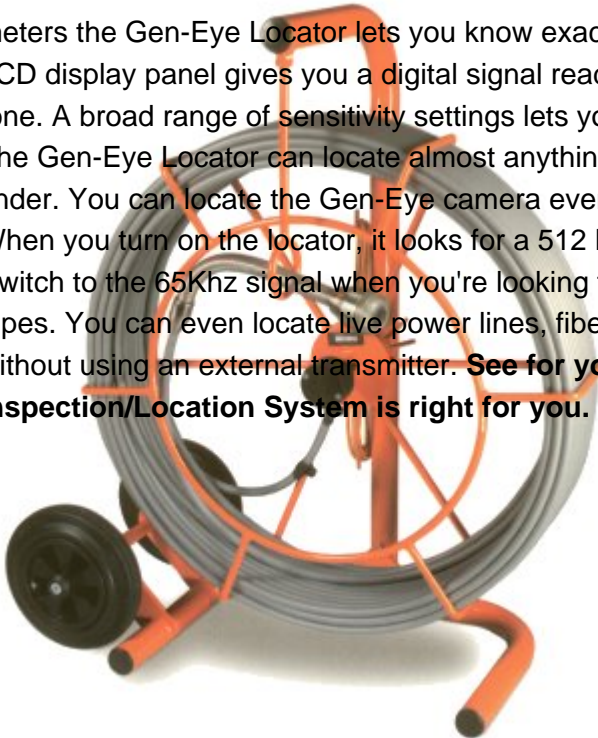

Operating Temperature:

14(F to 122 ° F)

Reel and Frame Dimensions:

26 1/2" L x 7" W x 33" H 50 lbs.

TV/VCR Case Dimensions:

13" L x 12 1/2" W x 11 1/2" H 39 lbs)

Camera Dimensions:

2 1/4" x 1 7/6" Diameter

LOCATOR SPECIFICATIONS

Operating Modes/Frequency:

Camera Locator/512 hz

Pipe Locator/66hz

Power Line Locator/60hz

Dynamic Range:

92 db

Depth Range:

20ft Gen-Eye Pipe Locator with Push Button Depth Finder

Have you ever dug up the flower bed and driveway only to find the problem was somewhere else? A mistake costs you time, money and your reputation. When you find the broken pipe wouldn't it be nice to know whether to use a shovel or a backhoe? With the push of a button the Gen-Eye Pipe Locator will instantly tell you the depth of the pipe down to the inch. No triangulation required. You can locate cast iron pipe to a depth of 10 ft. and plastic and clay pipe to 20 ft.

audible tone, digital depth indicator, battery

Using high tech digital technology not analog meters the Gen-Eye Locator lets you know exactly where the pipe is. No guess work involved. The LCD display panel gives you a digital signal read out as well as a graphic display and an audible tone. A broad range of sensitivity settings lets you home in to the exact location of the transmitter. The Gen-Eye Locator can locate almost anything underground with its built in three way signal finder. You can locate the Gen-Eye camera even when its deep underground inside cast iron pipe. When you turn on the locator, it looks for a 512 Hz signal transmitted from the Gen-Eye camera. Switch to the 65Khz signal when you're looking for high resistance conductors and larger diameter pipes. You can even locate live power lines, fiber optic lines and CATV cables in the 60 Hz mode without using an external transmitter. **See for yourself why the Gen-Eye Pipe Inspection/Location System is right for you.**