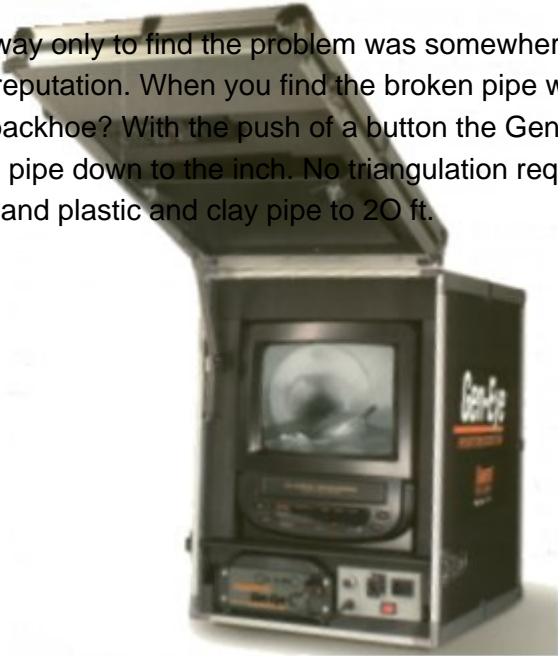

20ft Gen-Eye Pipe Locator with Push Button Depth Finder

Have you ever dug up the flower bed and driveway only to find the problem was somewhere else? A mistake costs you time, money and your reputation. When you find the broken pipe wouldn't it be nice to know whether to use a shovel or a backhoe? With the push of a button the Gen-Eye Pipe Locator will instantly tell you the depth of the pipe down to the inch. No triangulation required. You can locate cast iron pipe to a depth of 10 ft. and plastic and clay pipe to 20 ft.

audible tone, digital depth indicator, battery

Using high tech digital technology not analog meters the Gen-Eye Locator lets you know exactly where the pipe is. No guess work involved. The LCD display panel gives you a digital signal read out as well as a graphic display and an audible tone. A broad range of sensitivity settings lets you home in to the exact location of the transmitter. The Gen-Eye Locator can locate almost anything underground with its built in three way signal finder. You can locate the Gen-Eye camera even when its deep underground inside cast iron pipe. When you turn on the locator, it looks for a 512 Hz signal transmitted from the Gen-Eye camera. Switch to the 65Khz signal when you're looking for high resistance conductors and larger diameter pipes. You can even locate live power lines, fiber optic lines and CATV cables in the 60 Hz mode without using an external transmitter. **See for yourself why the Gen-Eye Pipe Inspection/Location System is right for you.**