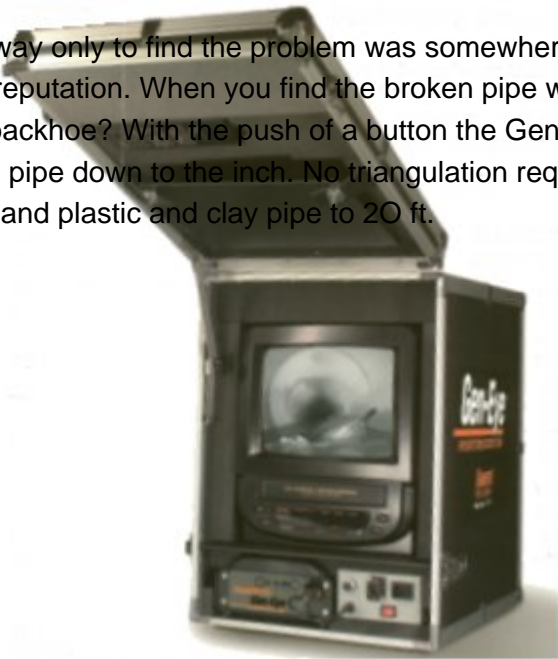

20ft Gen-Eye Pipe Locator with Push Button Depth Finder

Have you ever dug up the flower bed and driveway only to find the problem was somewhere else? A mistake costs you time, money and your reputation. When you find the broken pipe wouldn't it be nice to know whether to use a shovel or a backhoe? With the push of a button the Gen-Eye Pipe Locator will instantly tell you the depth of the pipe down to the inch. No triangulation required. You can locate cast iron pipe to a depth of 10 ft. and plastic and clay pipe to 20 ft.

audible tone, digital depth indicator, battery

Using high tech digital technology not analog meters the Gen-Eye Locator lets you know exactly where the pipe is. No guess work involved. The LCD display panel gives you a digital signal read out as well as a graphic display and an audible tone. A broad range of sensitivity settings lets you home in to the exact location of the transmitter. The Gen-Eye Locator can locate almost anything underground with its built in three way signal finder. You can locate the Gen-Eye camera even when its deep underground inside cast iron pipe. When you turn on the locator, it looks for a 512 Hz signal transmitted from the Gen-Eye camera. Switch to the 65Khz signal when you're looking for high resistance conductors and larger diameter pipes. You can even locate live power lines, fiber optic lines and CATV cables in the 60 Hz mode without using an external transmitter. **See for yourself why the Gen-Eye Pipe Inspection/Location System is right for you.**