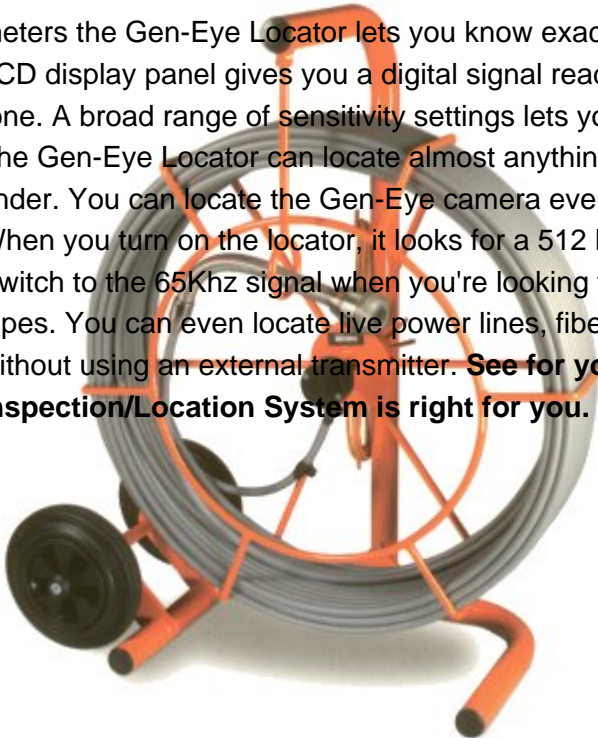

General
PIPE CLEANERS

The toughest tools down the line.™

**Gen-Eye
Pipe Location System**

CAMERA SPECIFICATIONS:

Line Capacity:

3" to 12"

Maximum Distance:

400ft.

LOCATOR SPECIFICATIONS

Operating Modes/Frequency:

Camera Locator/512 hz

Pipe Locator/66hz

Power Line Locator/60hz

Dynamic Range:

92 db

Depth Range:

20ft Gen-Eye Pipe Locator with Push Button Depth Finder

Have you ever dug up the flower bed and driveway only to find the problem was somewhere else? A mistake costs you time, money and your reputation. When you find the broken pipe wouldn't it be nice to know whether to use a shovel or a backhoe? With the push of a button the Gen-Eye Pipe Locator will instantly tell you the depth of the pipe down to the inch. No triangulation required. You can locate cast iron pipe to a depth of 10 ft. and plastic and clay pipe to 20 ft.

audible tone, digital depth indicator, battery

Using high tech digital technology not analog

meters the Gen-Eye Locator lets you know exactly where the pipe is. No guess work involved. The LCD display panel gives you a digital signal read out as well as a graphic display and an audible tone. A broad range of sensitivity settings lets you home in to the exact location of the transmitter. The Gen-Eye Locator can locate almost anything underground with its built in three way signal finder. You can locate the Gen-Eye camera even when its deep underground inside cast iron pipe. When you turn on the locator, it looks for a 512 Hz signal transmitted from the Gen-Eye camera. Switch to the 65Khz signal when you're looking for high resistance conductors and larger diameter pipes. You can even locate live power lines, fiber optic lines and CATV cables in the 60 Hz mode without using an external transmitter. **See for yourself why the Gen-Eye Pipe Inspection/Location System is right for you.**